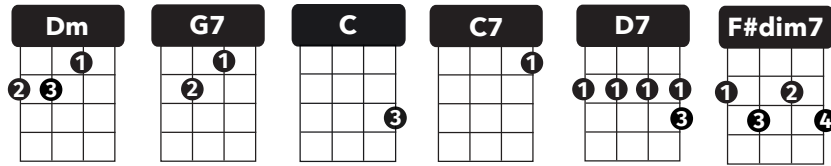

BLUE CHRISTMAS

by Bill Hayes and Jay Johnson

SWING STRUM: d- du d- du

TIMING: 1 strum per chord

INTRO

Dm G7 C G7/

VERSE

	C	C	G7	G7
I'll have a blue	Christmas	with-out	you	
Dm	G7	C	C	
I'll be so blue just	thinking	a-bout	you	
C7	C7	Dm	Dm	
Deco-rations of red on a	green	Christmas	tree	
D7	D7	G7//	Dm//	G7/
Won't be the same, dear if	you're not	here with	me	

VERSE

	C	C	G7	G7
And when those blue	snowflakes	start	fallin'	
Dm	G7	C	C	
That's when those blue	memories	start	callin'	
C7	C7	Dm	F#dim7	
You'll be doin' al-right with your	Christmas of	white		
G7	G7	C	C	
But I'll have a blue, blue	Christmas			

ENDING

G7	G7//	G7/ - G7/ - G7/	C	C/ G7/ C/
But I'll have a blue,	blue, blue,	blue	Christmas	